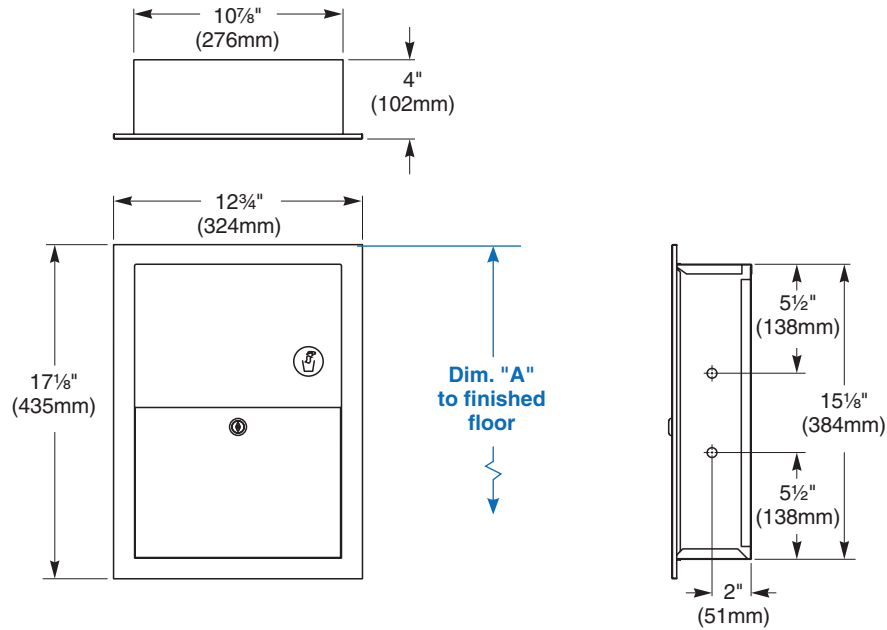

Installation

Verify all rough-in dimensions prior to installation. Requires rough wall opening 11¾"W x 15¾"H x 4"D. Secure to framing with mounting screws (included) at holes provided. Shim at screw points as required.

Overall dimensions: 12¾"W x 17⅞"H x 4"D.

ADA Compliant

- Consult local and national accessibility codes for proper installation guidelines.
- Conformity and compliance to local and national codes is the responsibility of the installer.

© 2014 Bradley
P.O. Box 309, Menomonee Falls, WI 53052-0309
800 BRADLEY (800 272 3539) +1 262 251 6000
bradleycorp.com

Dimensions

Dim. "A" Key Surface:	For Dim. "A"	Top of Rough Wall Opening	Bottom of Rough Wall Opening
Top of door (6 1/4" door opening) to finished floor	48" (1219mm)	48" (1219mm)	32 5/8" (829mm)
	45" (1143mm)	45" (1143mm)	29 5/8" (752mm)
	42" (1067mm)	42" (1067mm)	26 5/8" (676mm)
	36" (914mm)	36" (914mm)	20 5/8" (524mm)
	33" (838mm)	33" (838mm)	17 5/8" (448mm)
Rough wall opening:			
Recessed:	11 3/8" (289mm) Wide x 15 3/8" (391mm) High x 4" (102mm) Deep		